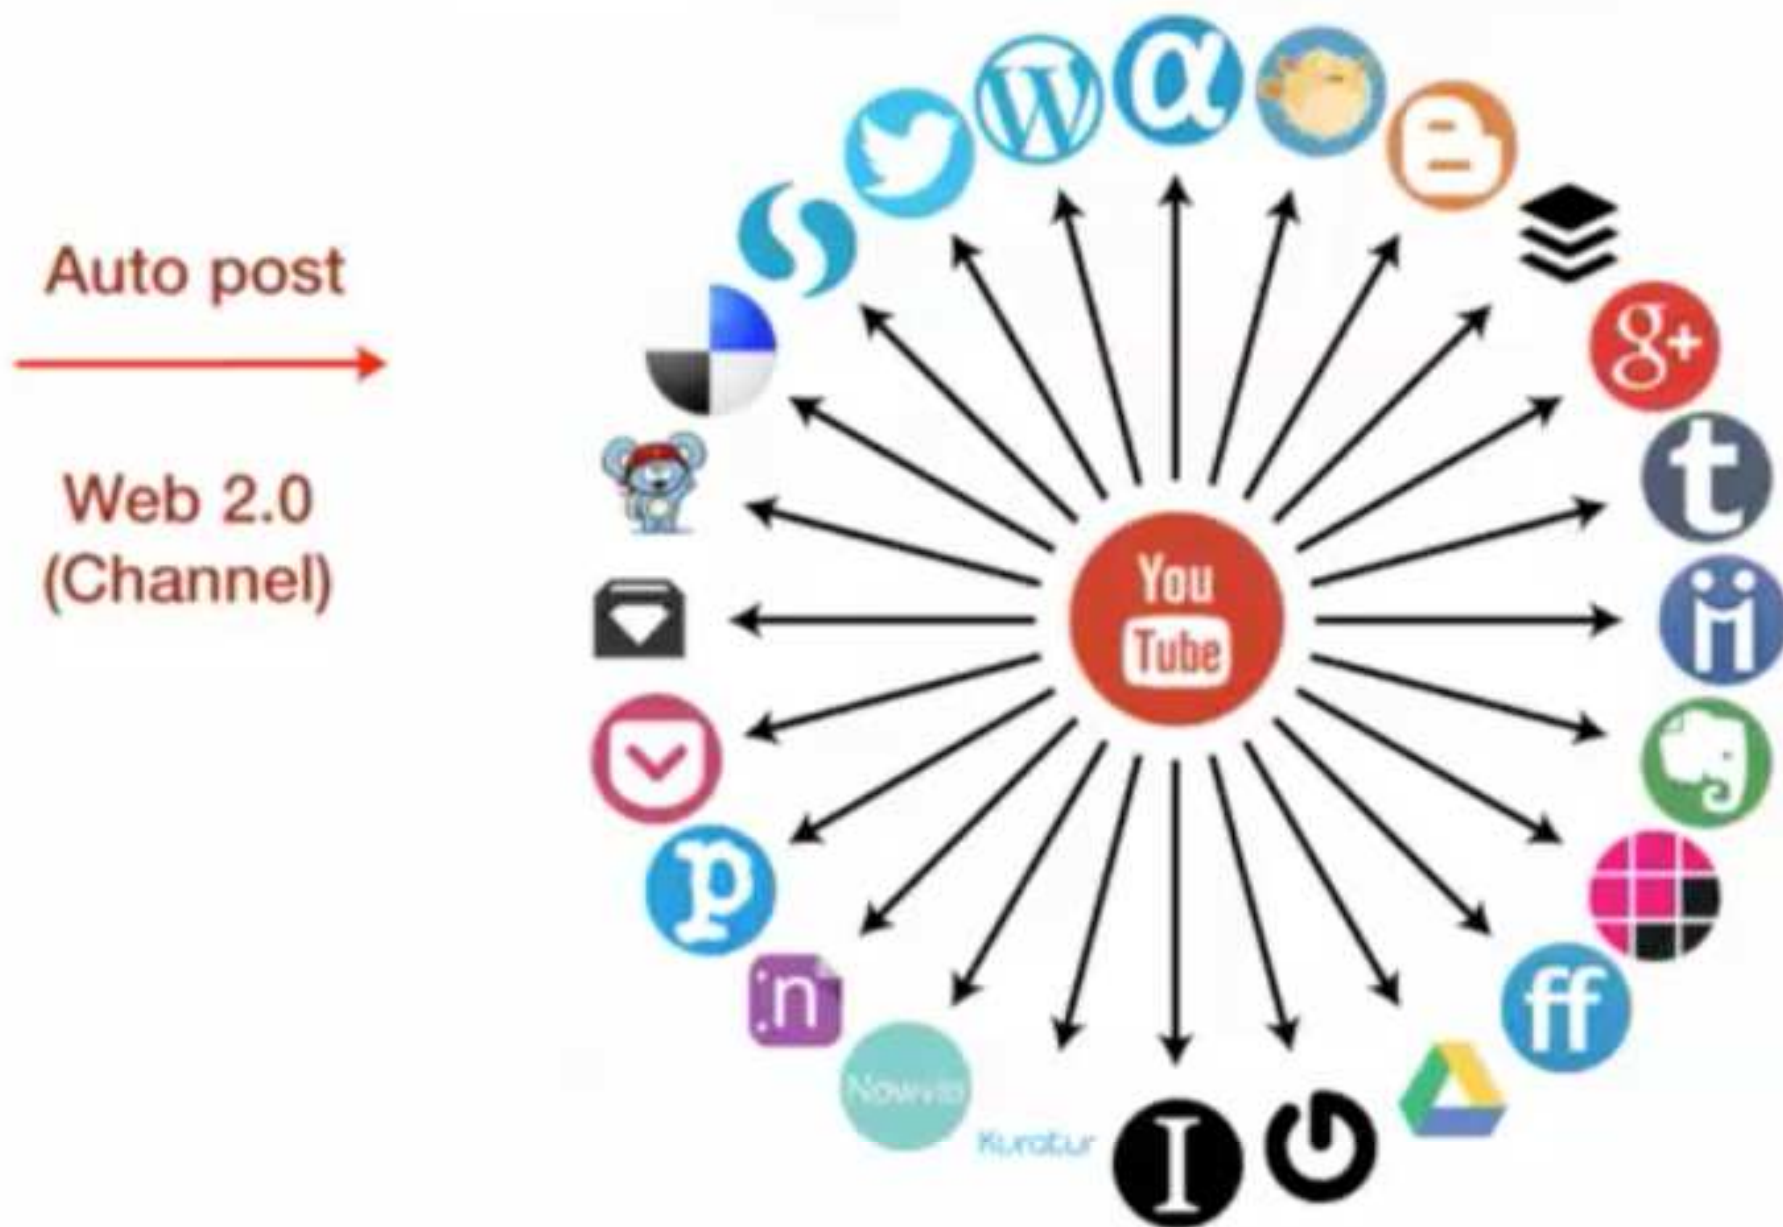

# Basic IFTTT Syndication Network

# Basic IFTTT Syndication Network

Auto post

Web 2.0  
(Channel)

# Tiered Networks

plus Livestream sites  
for each ring

**BRANDED RING**

**2 TIER NETWORK  
4 RINGS**

**PERSONA TIER 2 A**

**PERSONA TIER 2 B**

**PERSONA TIER 2 C**