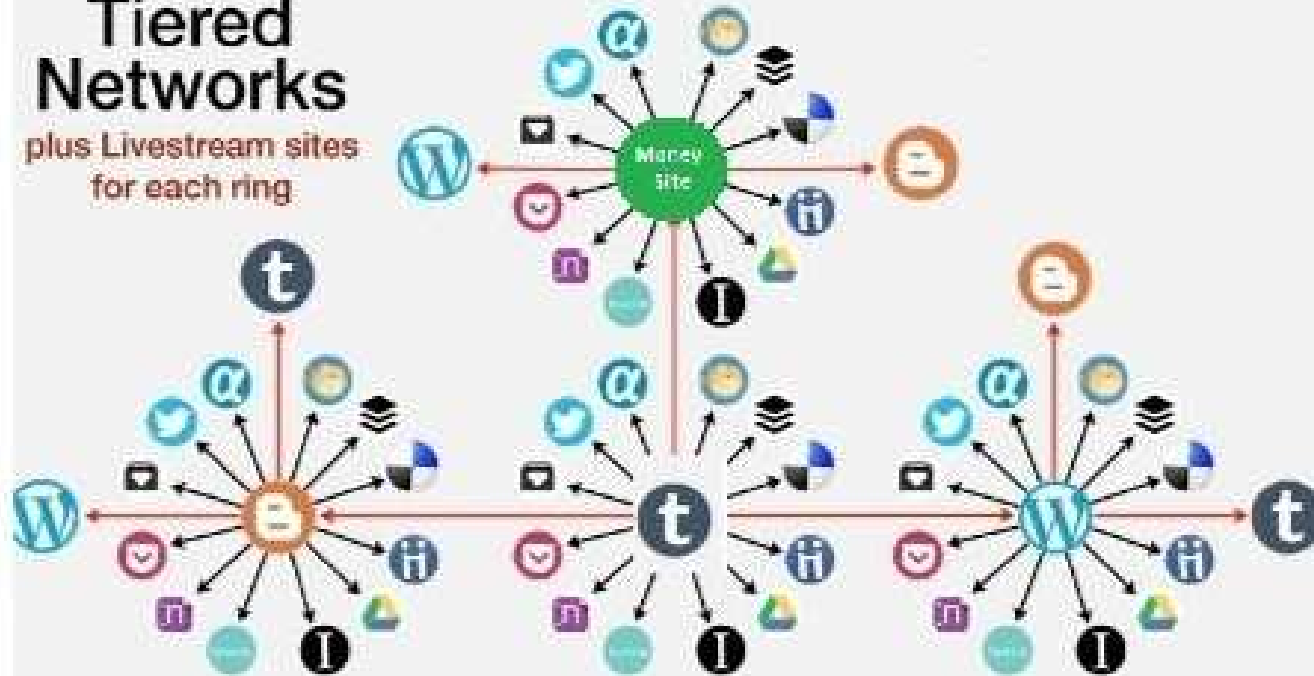

# Basic IFTTT Syndication Network

# Basic IFTTT Syndication Network

Auto post

Web 2.0  
(Channel)

# Tiered Networks

plus Livestream sites  
for each ring

**BRANDED RING**

**2 TIER NETWORK  
4 RINGS**

**PERSONA TIER 2 A**

**PERSONA TIER 2 B**

**PERSONA TIER 2 C**